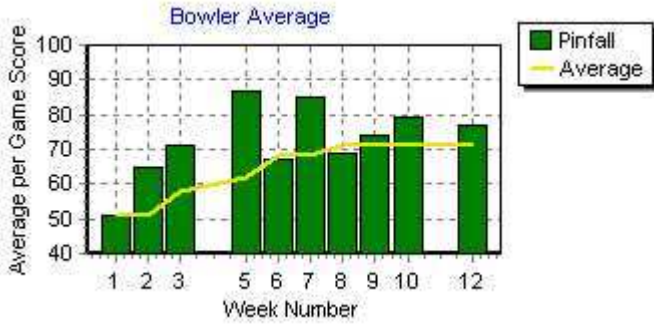

Individual Record Card

Garson Lanos

Bowler's Name: MEMPHIS GOAD

League: EARLY ROLLERS

Team: 5 MEMPHIS GOAD

Week	Date	Games	1st	2nd	Series	Total	Ave	HCP
2	10/12/2013	2	59	54	113	113	56	0
3	10/19/2013	4	68	76	144	257	64	0
4	10/26/2013	4			0	257	64	0
5	11/2/2013	6	83	63	146	403	67	0
6	11/9/2013	8	62	71	133	536	67	0
7	11/16/2013	10	62	58	120	656	65	0
		No. of 200 Games:	0		No. of Blindscore Games:		0	
		No. of 500 Series:	0		Consecutive Blindscores:			
		No. of 600 Series:	0		Highest Game Score:		83	
		No. of 700 Series:	0		Highest Game with HCP:		83	
		No. of 800 Series:	0		Highest Series Score:		146	
					Highest Series with HCP:		146	

Individual Record Card

Garson Lanes

Bowler's Name: KELLYN HARSH

League: EARLY ROLLERS

Team: 6 KELLYN HARSH

Week	Date	Games	1st	2nd	Series	Total	Ave	HCP	
1	10/5/2013	2	50	52	102	102	51	0	
2	10/12/2013	4	64	67	131	233	58	0	
3	10/19/2013	6	89	53	142	375	62	0	
4	10/26/2013	6			0	375	62	0	
5	11/2/2013	8	97	78	175	550	68	0	
6	11/9/2013	10	61	74	135	685	68	0	
7	11/16/2013	12	100	71	171	856	71	0	
8	11/23/2013	14	68	70	138	994	71	0	
9	12/7/2013	16	68	80	148	1142	71	0	
10	12/14/2013	18	73	85	158	1300	72	0	
11	12/21/2013	18			0	1300	72	0	
12	1/4/2014	20	66	88	154	1454	72	0	
No. of 200 Games:		0					No. of Blindscore Games:	0	
No. of 500 Series:		0					Consecutive Blindscores:		
No. of 600 Series:		0					Highest Game Score:	100	
No. of 700 Series:		0					Highest Game with HCP:	100	
No. of 800 Series:		0					Highest Series Score:	175	
							Highest Series with HCP:	175	