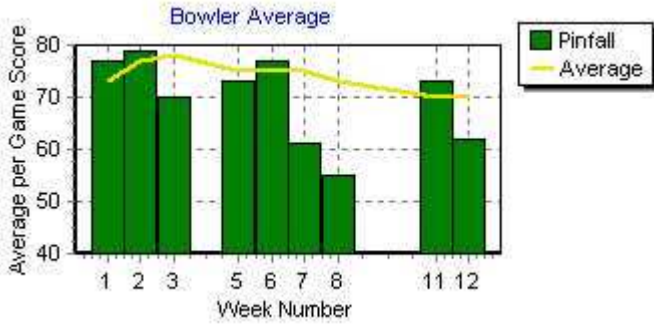

Individual Record Card

Garson Lanos

Bowler's Name: JADA BROWN

League: EARLY ROLLERS

Team: 8 JADA BROWN

Week	Date	Games	1st	2nd	Series	Total	Ave	HCP	
1	10/5/2013	2	78	77	155	155	77	0	
2	10/12/2013	4	68	90	158	313	78	0	
3	10/19/2013	6	65	76	141	454	75	0	
4	10/26/2013	6			0	454	75	0	
5	11/2/2013	8	65	81	146	600	75	0	
6	11/9/2013	10	77	77	154	754	75	0	
7	11/16/2013	12	65	58	123	877	73	0	
8	11/23/2013	14	49	61	110	987	70	0	
9	12/7/2013	14			0	987	70	0	
10	12/14/2013	14			0	987	70	0	
11	12/21/2013	16	70	76	146	1133	70	0	
12	1/4/2014	18	59	65	124	1257	69	0	
No. of 200 Games:		0					No. of Blindscore Games:	0	
No. of 500 Series:		0					Consecutive Blindscores:		
No. of 600 Series:		0					Highest Game Score:	90	
No. of 700 Series:		0					Highest Game with HCP:	90	
No. of 800 Series:		0					Highest Series Score:	158	
							Highest Series with HCP:	158