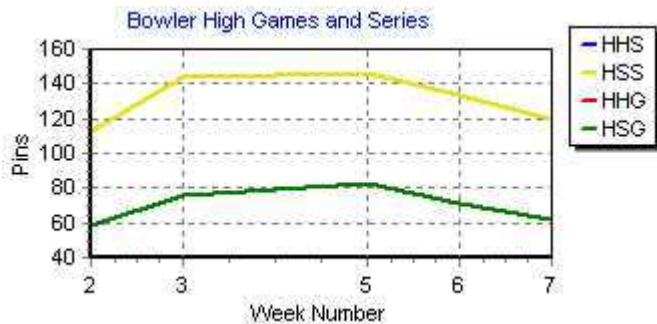

Individual Record Card

Garson Lanes

Bowler's Name: CHLOE PECKENS

League: EARLY ROLLERS

Team: 4 CHLOE PECKENS

Week	Date	Games	1st	2nd	Series	Total	Ave	HCP	
1	10/5/2013	2	56	59	115	115	57	0	
2	10/12/2013	4	39	34	73	188	47	0	
3	10/19/2013	6	51	56	107	295	49	0	
4	10/26/2013	6			0	295	49	0	
5	11/2/2013	8	50	49	99	394	49	0	
6	11/9/2013	10	63	57	120	514	51	0	
7	11/16/2013	12	45	55	100	614	51	0	
No. of 200 Games:		0					No. of Blindscore Games:		0
No. of 500 Series:		0					Consecutive Blindscores:		
No. of 600 Series:		0					Highest Game Score:		63
No. of 700 Series:		0					Highest Game with HCP:		63
No. of 800 Series:		0					Highest Series Score:		120
							Highest Series with HCP:		120

Individual Record Card

Garson Lanos

Bowler's Name: MEMPHIS GOAD

League: EARLY ROLLERS

Team: 5 MEMPHIS GOAD

Week	Date	Games	1st	2nd	Series	Total	Ave	HCP
2	10/12/2013	2	59	54	113	113	56	0
3	10/19/2013	4	68	76	144	257	64	0
4	10/26/2013	4			0	257	64	0
5	11/2/2013	6	83	63	146	403	67	0
6	11/9/2013	8	62	71	133	536	67	0
7	11/16/2013	10	62	58	120	656	65	0
		No. of 200 Games:	0		No. of Blindscore Games:		0	
		No. of 500 Series:	0		Consecutive Blindscores:			
		No. of 600 Series:	0		Highest Game Score:		83	
		No. of 700 Series:	0		Highest Game with HCP:		83	
		No. of 800 Series:	0		Highest Series Score:		146	
					Highest Series with HCP:		146	