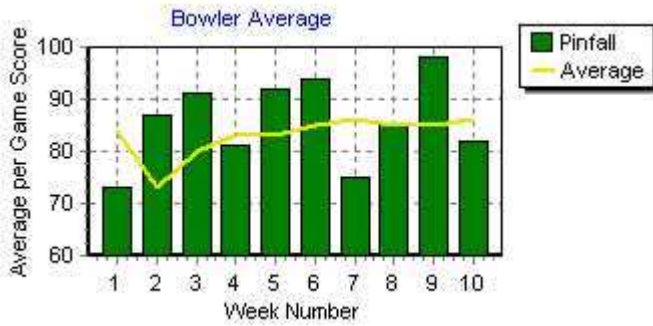

Individual Record Card

Garson Lanos

Bowler's Name: JADA BROWN

League: EARLY ROLLERS

Team: 8 JADA BROWN

Week	Date	Games	1st	2nd	Series	Total	Ave	HCP	
1	10/5/2013	2	78	77	155	155	77	0	
2	10/12/2013	4	68	90	158	313	78	0	
3	10/19/2013	6	65	76	141	454	75	0	
4	10/26/2013	6			0	454	75	0	
5	11/2/2013	8	65	81	146	600	75	0	
6	11/9/2013	10	77	77	154	754	75	0	
7	11/16/2013	12	65	58	123	877	73	0	
8	11/23/2013	14	49	61	110	987	70	0	
9	12/7/2013	14			0	987	70	0	
10	12/14/2013	14			0	987	70	0	
11	12/21/2013	16	70	76	146	1133	70	0	
12	1/4/2014	18	59	65	124	1257	69	0	
No. of 200 Games:		0					No. of Blindscore Games:	0	
No. of 500 Series:		0					Consecutive Blindscores:		
No. of 600 Series:		0					Highest Game Score:	90	
No. of 700 Series:		0					Highest Game with HCP:	90	
No. of 800 Series:		0					Highest Series Score:	158	
							Highest Series with HCP:	158	

Individual Record Card

Garson Lanes

Bowler's Name: PAMELA JOHNSON

League: EARLY ROLLERS

Team: 10 PAMELA JOHNSON

Week	Date	Games	1st	2nd	Series	Total	Ave	HCP	
1	10/5/2013	2	75	72	147	147	73	0	
2	10/12/2013	4	93	81	174	321	80	0	
3	10/19/2013	6	78	104	182	503	83	0	
4	10/26/2013	8	86	77	163	666	83	0	
5	11/2/2013	10	106	78	184	850	85	0	
6	11/9/2013	12	105	84	189	1039	86	0	
7	11/16/2013	14	73	78	151	1190	85	0	
8	11/23/2013	16	75	96	171	1361	85	0	
9	12/7/2013	18	92	105	197	1558	86	0	
10	12/14/2013	20	93	71	164	1722	86	0	
No. of 200 Games:		0					No. of Blindscore Games:	0	
No. of 500 Series:		0					Consecutive Blindscores:		
No. of 600 Series:		0					Highest Game Score:	106	
No. of 700 Series:		0					Highest Game with HCP:	106	
No. of 800 Series:		0					Highest Series Score:	197	
							Highest Series with HCP:	197	