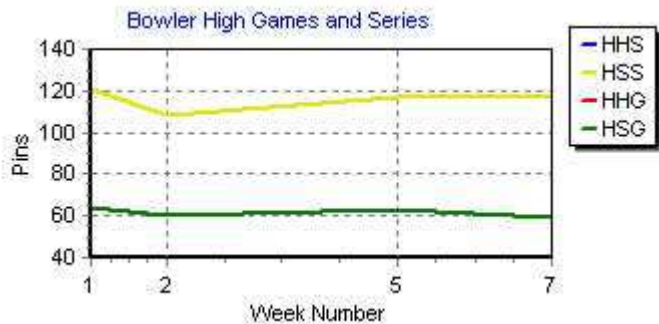

Individual Record Card

Garson Lanes

Bowler's Name: KELLYN HARSH

League: EARLY ROLLERS

Team: 6 KELLYN HARSH

Week	Date	Games	1st	2nd	Series	Total	Ave	HCP	
1	10/5/2013	2	50	52	102	102	51	0	
2	10/12/2013	4	64	67	131	233	58	0	
3	10/19/2013	6	89	53	142	375	62	0	
4	10/26/2013	6			0	375	62	0	
5	11/2/2013	8	97	78	175	550	68	0	
6	11/9/2013	10	61	74	135	685	68	0	
7	11/16/2013	12	100	71	171	856	71	0	
8	11/23/2013	14	68	70	138	994	71	0	
9	12/7/2013	16	68	80	148	1142	71	0	
10	12/14/2013	18	73	85	158	1300	72	0	
11	12/21/2013	18			0	1300	72	0	
12	1/4/2014	20	66	88	154	1454	72	0	
No. of 200 Games:		0					No. of Blindscore Games:	0	
No. of 500 Series:		0					Consecutive Blindscores:		
No. of 600 Series:		0					Highest Game Score:	100	
No. of 700 Series:		0					Highest Game with HCP:	100	
No. of 800 Series:		0					Highest Series Score:	175	
							Highest Series with HCP:	175	

Individual Record Card

Garson Lanes

Bowler's Name: CALEB KRANEK

League: EARLY ROLLERS

Team: 7 CALEB KRANEK

Week	Date	Games	1st	2nd	Series	Total	Ave	HCP
1	10/5/2013	2	57	64	121	121	60	0
2	10/12/2013	4	48	60	108	229	57	0
3	10/19/2013	4			0	229	57	0
4	10/26/2013	4			0	229	57	0
5	11/2/2013	6	54	63	117	346	57	0
6	11/9/2013	6			0	346	57	0
7	11/16/2013	8	59	59	118	464	58	0
		No. of 200 Games:	0		No. of Blindscore Games:		0	
		No. of 500 Series:	0		Consecutive Blindscores:			
		No. of 600 Series:	0		Highest Game Score:		64	
		No. of 700 Series:	0		Highest Game with HCP:		64	
		No. of 800 Series:	0		Highest Series Score:		121	
					Highest Series with HCP:		121	