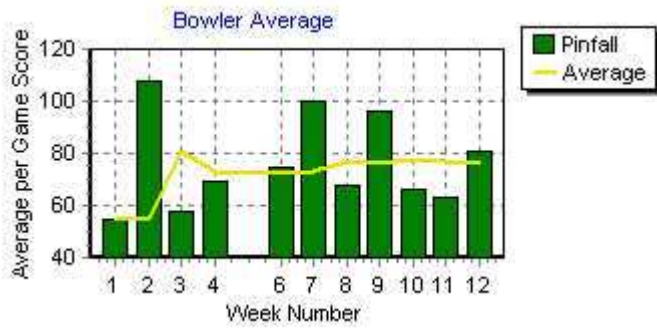

Individual Record Card

Garson Lanes

Bowler's Name: CAMERON BITGOOD

League: EARLY ROLLERS

Team: 9 CAMERON BITGOOD

Week	Date	Games	1st	2nd	Series	Total	Ave	HCP	
1	10/5/2013	2	65	81	146	146	73	0	
2	10/12/2013	4	57	54	111	257	64	0	
3	10/19/2013	6	73	63	136	393	65	0	
4	10/26/2013	8	80	73	153	546	68	0	
5	11/2/2013	10	72	85	157	703	70	0	
6	11/9/2013	12	80	74	154	857	71	0	
7	11/16/2013	14	64	79	143	1000	71	0	
8	11/23/2013	16	82	79	161	1161	72	0	
9	12/7/2013	18	80	63	143	1304	72	0	
10	12/14/2013	20	89	67	156	1460	73	0	
11	12/21/2013	20			0	1460	73	0	
12	1/4/2014	22	74	90	164	1624	73	0	
No. of 200 Games:		0					No. of Blindscore Games:	0	
No. of 500 Series:		0					Consecutive Blindscores:		
No. of 600 Series:		0					Highest Game Score:	90	
No. of 700 Series:		0					Highest Game with HCP:	90	
No. of 800 Series:		0					Highest Series Score:	164	
							Highest Series with HCP:	164	

Individual Record Card

Garson Lanes

Bowler's Name: LANCE HUTCHISON

League: EARLY ROLLERS

Team: 2 LANCE HUTCHISON

Week	Date	Games	1st	2nd	Series	Total	Ave	HCP	
1	10/5/2013	2	49	61	110	110	55	0	
2	10/12/2013	4	109	108	217	327	81	0	
3	10/19/2013	6	57	59	116	443	73	0	
4	10/26/2013	8	65	74	139	582	72	0	
5	11/2/2013	8			0	582	72	0	
6	11/9/2013	10	80	71	151	733	73	0	
7	11/16/2013	12	105	95	200	933	77	0	
8	11/23/2013	14	60	76	136	1069	76	0	
9	12/7/2013	16	99	94	193	1262	78	0	
10	12/14/2013	18	68	64	132	1394	77	0	
11	12/21/2013	20	65	62	127	1521	76	0	
12	1/4/2014	22	86	76	162	1683	76	0	
No. of 200 Games:		0					No. of Blindscore Games:	0	
No. of 500 Series:		0					Consecutive Blindscores:		
No. of 600 Series:		0					Highest Game Score:	109	
No. of 700 Series:		0					Highest Game with HCP:	109	
No. of 800 Series:		0					Highest Series Score:	217	
							Highest Series with HCP:	217	