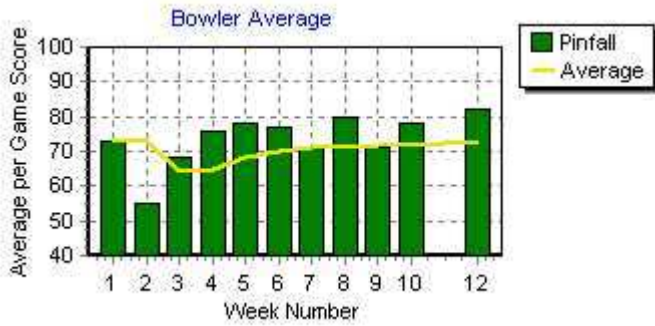

Individual Record Card

Garson Lanes

Bowler's Name: PAMELA JOHNSON

League: EARLY ROLLERS

Team: 10 PAMELA JOHNSON

Week	Date	Games	1st	2nd	Series	Total	Ave	HCP	
1	10/5/2013	2	75	72	147	147	73	0	
2	10/12/2013	4	93	81	174	321	80	0	
3	10/19/2013	6	78	104	182	503	83	0	
4	10/26/2013	8	86	77	163	666	83	0	
5	11/2/2013	10	106	78	184	850	85	0	
6	11/9/2013	12	105	84	189	1039	86	0	
7	11/16/2013	14	73	78	151	1190	85	0	
8	11/23/2013	16	75	96	171	1361	85	0	
9	12/7/2013	18	92	105	197	1558	86	0	
10	12/14/2013	20	93	71	164	1722	86	0	
No. of 200 Games:		0					No. of Blindscore Games:	0	
No. of 500 Series:		0					Consecutive Blindscores:		
No. of 600 Series:		0					Highest Game Score:	106	
No. of 700 Series:		0					Highest Game with HCP:	106	
No. of 800 Series:		0					Highest Series Score:	197	
							Highest Series with HCP:	197	

Individual Record Card

Garson Lanes

Bowler's Name: CAMERON BITGOOD

League: EARLY ROLLERS

Team: 9 CAMERON BITGOOD

Week	Date	Games	1st	2nd	Series	Total	Ave	HCP	
1	10/5/2013	2	65	81	146	146	73	0	
2	10/12/2013	4	57	54	111	257	64	0	
3	10/19/2013	6	73	63	136	393	65	0	
4	10/26/2013	8	80	73	153	546	68	0	
5	11/2/2013	10	72	85	157	703	70	0	
6	11/9/2013	12	80	74	154	857	71	0	
7	11/16/2013	14	64	79	143	1000	71	0	
8	11/23/2013	16	82	79	161	1161	72	0	
9	12/7/2013	18	80	63	143	1304	72	0	
10	12/14/2013	20	89	67	156	1460	73	0	
11	12/21/2013	20			0	1460	73	0	
12	1/4/2014	22	74	90	164	1624	73	0	
No. of 200 Games:		0					No. of Blindscore Games:	0	
No. of 500 Series:		0					Consecutive Blindscores:		
No. of 600 Series:		0					Highest Game Score:	90	
No. of 700 Series:		0					Highest Game with HCP:	90	
No. of 800 Series:		0					Highest Series Score:	164	
							Highest Series with HCP:	164	