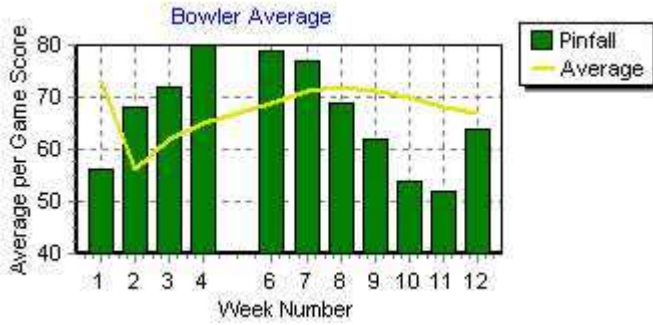

Individual Record Card

Garson Lanes

Bowler's Name: AUDREY HUTCHISON

League: EARLY ROLLERS

Team: 1 AUDREY HUTCHISON

Week	Date	Games	1st	2nd	Series	Total	Ave	HCP			
1	10/5/2013	2	55	58	113	113	56	0			
2	10/12/2013	4	65	72	137	250	62	0			
3	10/19/2013	6	75	70	145	395	65	0			
4	10/26/2013	8	76	85	161	556	69	0			
5	11/2/2013	8			0	556	69	0			
6	11/9/2013	10	65	93	158	714	71	0			
7	11/16/2013	12	68	87	155	869	72	0			
8	11/23/2013	14	76	62	138	1007	71	0			
9	12/7/2013	16	66	58	124	1131	70	0			
10	12/14/2013	18	65	43	108	1239	68	0			
11	12/21/2013	20	52	52	104	1343	67	0			
12	1/4/2014	22	55	74	129	1472	66	0			
No. of 200 Games: No. of 500 Series: No. of 600 Series: No. of 700 Series: No. of 800 Series:		0			No. of Blindscore Games: Consecutive Blindscores: Highest Game Score: Highest Game with HCP: Highest Series Score: Highest Series with HCP:		0	93	93	161	161