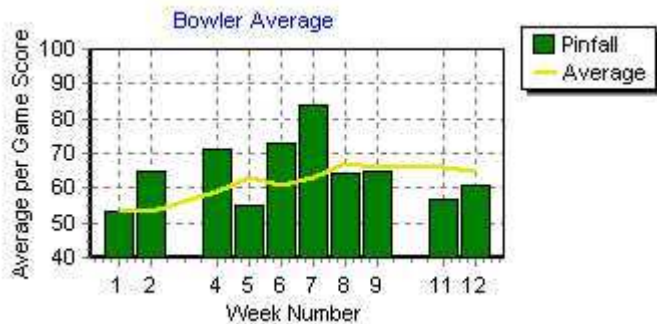

Individual Record Card

Garson Lanes

Bowler's Name: GUNNER CRONIN

League: EARLY ROLLERS

Team: 3 GUNNER CRONIN

Week	Date	Games	1st	2nd	Series	Total	Ave	HCP	
1	10/5/2013	2	65	42	107	107	53	0	
2	10/12/2013	4	56	74	130	237	59	0	
3	10/19/2013	4			0	237	59	0	
4	10/26/2013	6	81	62	143	380	63	0	
5	11/2/2013	8	65	45	110	490	61	0	
6	11/9/2013	10	81	66	147	637	63	0	
7	11/16/2013	12	87	82	169	806	67	0	
8	11/23/2013	14	61	67	128	934	66	0	
9	12/7/2013	16	58	72	130	1064	66	0	
10	12/14/2013	16			0	1064	66	0	
11	12/21/2013	18	55	59	114	1178	65	0	
12	1/4/2014	20	63	60	123	1301	65	0	
No. of 200 Games:		0					No. of Blindscore Games:	0	
No. of 500 Series:		0					Consecutive Blindscores:		
No. of 600 Series:		0					Highest Game Score:	87	
No. of 700 Series:		0					Highest Game with HCP:	87	
No. of 800 Series:		0					Highest Series Score:	169	
							Highest Series with HCP:	169