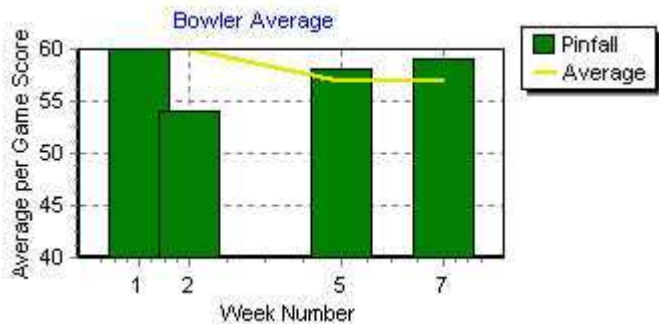

Individual Record Card

Garson Lanes

Bowler's Name: KELLYN HARSH

League: EARLY ROLLERS

Team: 6 KELLYN HARSH

Week	Date	Games	1st	2nd	Series	Total	Ave	HCP	
1	10/5/2013	2	50	52	102	102	51	0	
2	10/12/2013	4	64	67	131	233	58	0	
3	10/19/2013	6	89	53	142	375	62	0	
4	10/26/2013	6			0	375	62	0	
5	11/2/2013	8	97	78	175	550	68	0	
6	11/9/2013	10	61	74	135	685	68	0	
7	11/16/2013	12	100	71	171	856	71	0	
8	11/23/2013	14	68	70	138	994	71	0	
9	12/7/2013	16	68	80	148	1142	71	0	
10	12/14/2013	18	73	85	158	1300	72	0	
11	12/21/2013	18			0	1300	72	0	
12	1/4/2014	20	66	88	154	1454	72	0	
No. of 200 Games:		0					No. of Blindscore Games:	0	
No. of 500 Series:		0					Consecutive Blindscores:		
No. of 600 Series:		0					Highest Game Score:	100	
No. of 700 Series:		0					Highest Game with HCP:	100	
No. of 800 Series:		0					Highest Series Score:	175	
							Highest Series with HCP:	175	

Individual Record Card

Garson Lanes

Bowler's Name: CALEB KRANEK

League: EARLY ROLLERS

Team: 7 CALEB KRANEK

Week	Date	Games	1st	2nd	Series	Total	Ave	HCP
1	10/5/2013	2	57	64	121	121	60	0
2	10/12/2013	4	48	60	108	229	57	0
3	10/19/2013	4			0	229	57	0
4	10/26/2013	4			0	229	57	0
5	11/2/2013	6	54	63	117	346	57	0
6	11/9/2013	6			0	346	57	0
7	11/16/2013	8	59	59	118	464	58	0
		No. of 200 Games:	0		No. of Blindscore Games:		0	
		No. of 500 Series:	0		Consecutive Blindscores:			
		No. of 600 Series:	0		Highest Game Score:		64	
		No. of 700 Series:	0		Highest Game with HCP:		64	
		No. of 800 Series:	0		Highest Series Score:		121	
					Highest Series with HCP:		121	